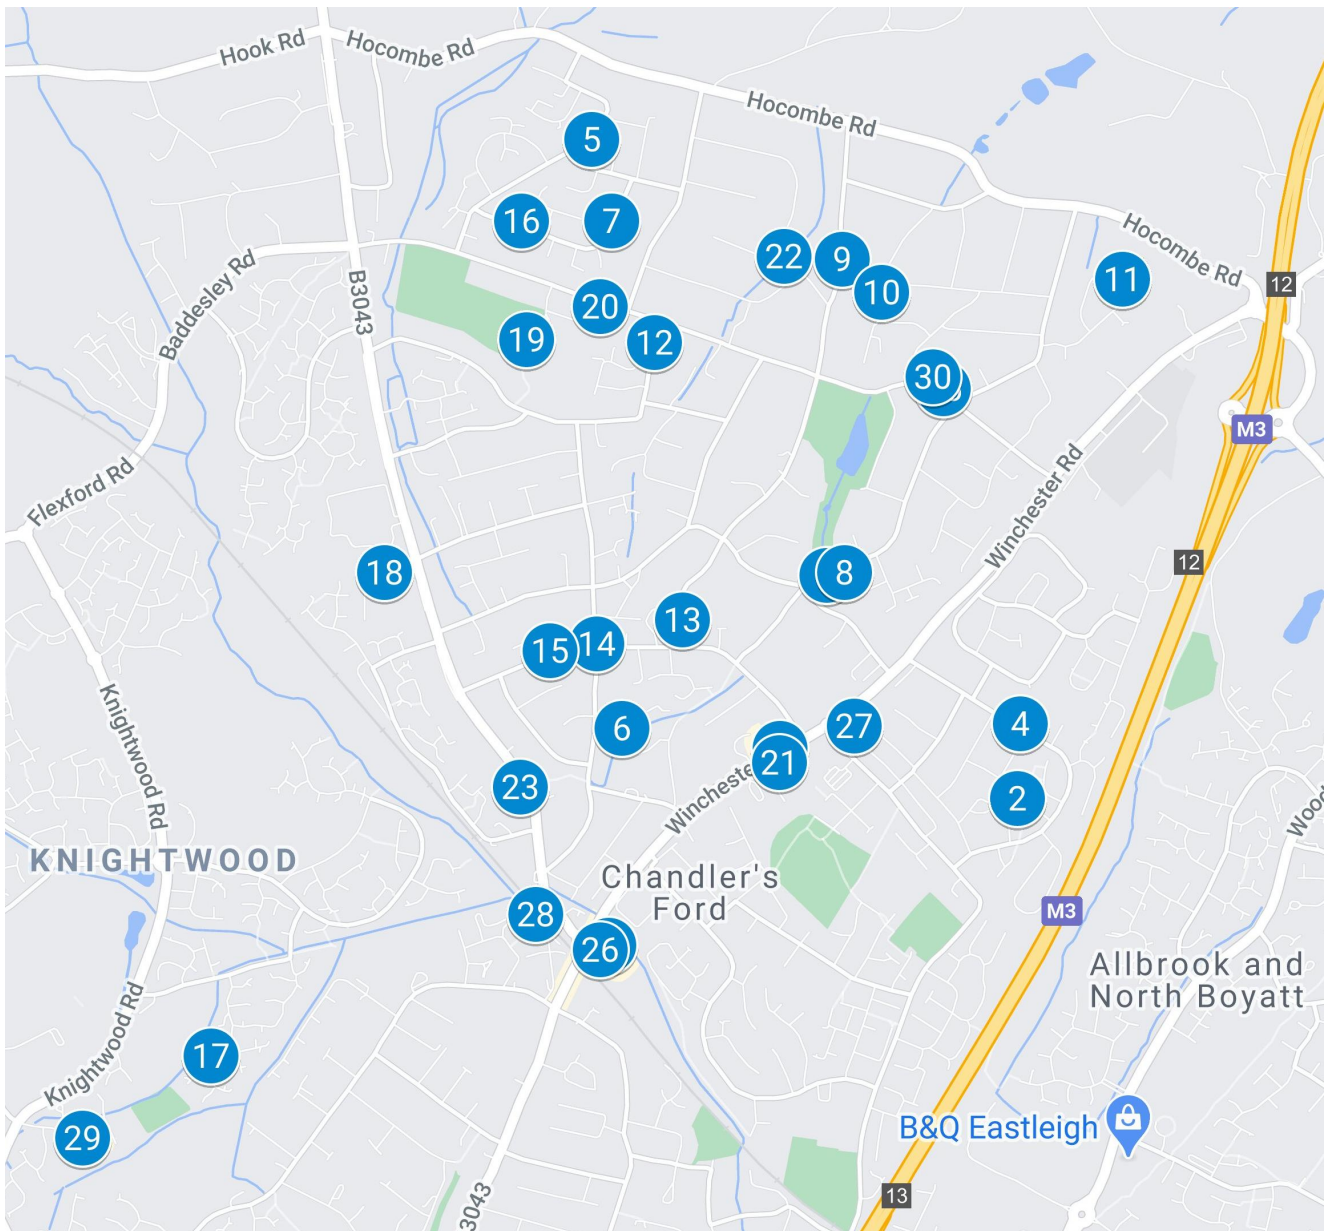

[sustrans.org.uk/amazingbearjourneys](https://sustrans.org.uk/amazingbearjourneys)

	Road	Hint
1	Kingsway	I am hiding next to a big wooden gate opposite the lakes, anyone seen Gnasher?
2	Verona Road	I am jamming in a tree, formerly known as bear...
3	Winchester Road	I am getting my fur brushed very nicely
4	Peperells Wood Avenue	I am in a tall bush in a garden
5	Ashdown Road	I am flying high in this tree
6	Parkway Gardens	I am rocking in this tree
7	Sycamore Ave	I am singing in a small tree
8	Lennox Close	I am swaying on the front of a house
9	Lakewood Road	I am surrounded by windmills
10	Malcolm Road	I am hiding in a hedge
11	Thornbury Wood	I have my own wooden sign
12	Pine Road	I am hiding in a big bush
13	Lakewood Road	I am behind a wrought iron railing
14	Park Road	I am hanging above a wall
15	Brownhill Road	I am on a fence corner with a tall Scots pine tree a bit behind me
16	Sycamore Avenue	I am on a white fence at the side of a house
17	Teviot Road	I am hanging from a slim coniferous shrub
18	Ramalley Lane	I am sitting on a log, thinking about my next badge
19	Hiltingbury rec ground	I am up high in a window, practicing my sport
20	Hiltingbury Road	See me baking up a treat in this window
21	Winchester Road	Look in the window to see me having a cuppa before my next spin
22	Queen's Road	I am checking the notices very bearfully
23	North side of Church	I am having a well-earned break in the peaceful Garden of Rest
24	The Central Precinct	Find me in the window getting a trim
25	Hiltingbury Road	I am in the window enjoying the scent of some beautiful flowers
26	The Central Precinct	See me working out in this window!
27	The Mall	I am in the window where you get books
28	Chandlers Ford Station	See me in the waiting room, ready to start my adventure!
29	Pilgrims Close	I'm looking out the window, sipping my lemonade
30	Hiltingbury Road	I am in a window where you buy your paints