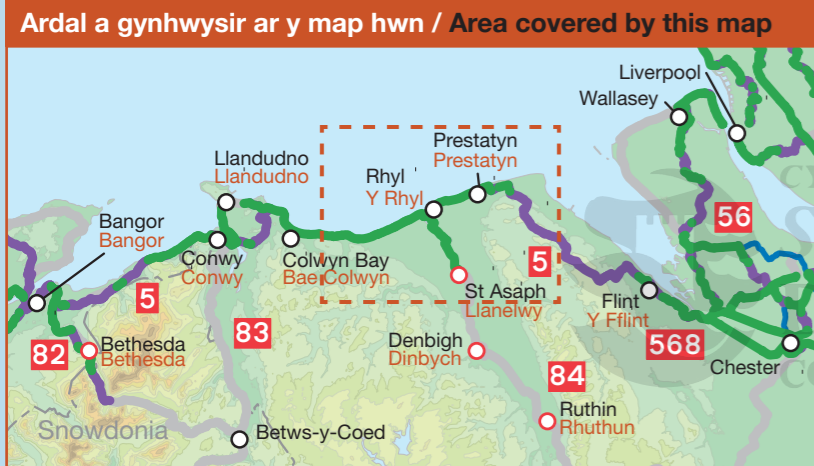

Llwybrau Beicio yng Ngogledd Sir Ddinbych

Cycle Routes in North Denbighshire

I Fae Colwyn, Llandudno
Bangor a Chaerbybi
To Colwyn Bay, Llandudno
Bangor and Holyhead

I Gei Connah a Chaer
(Llwybr ar hyd Moryd Dyfrdwy sydd ar hyn o bryd yn cael ei ddatblygu gyda Chyngor Sir y Flint)
To Connah's Quay and Chester
(Route along Dee Estuary currently being developed with Flintshire County Council)