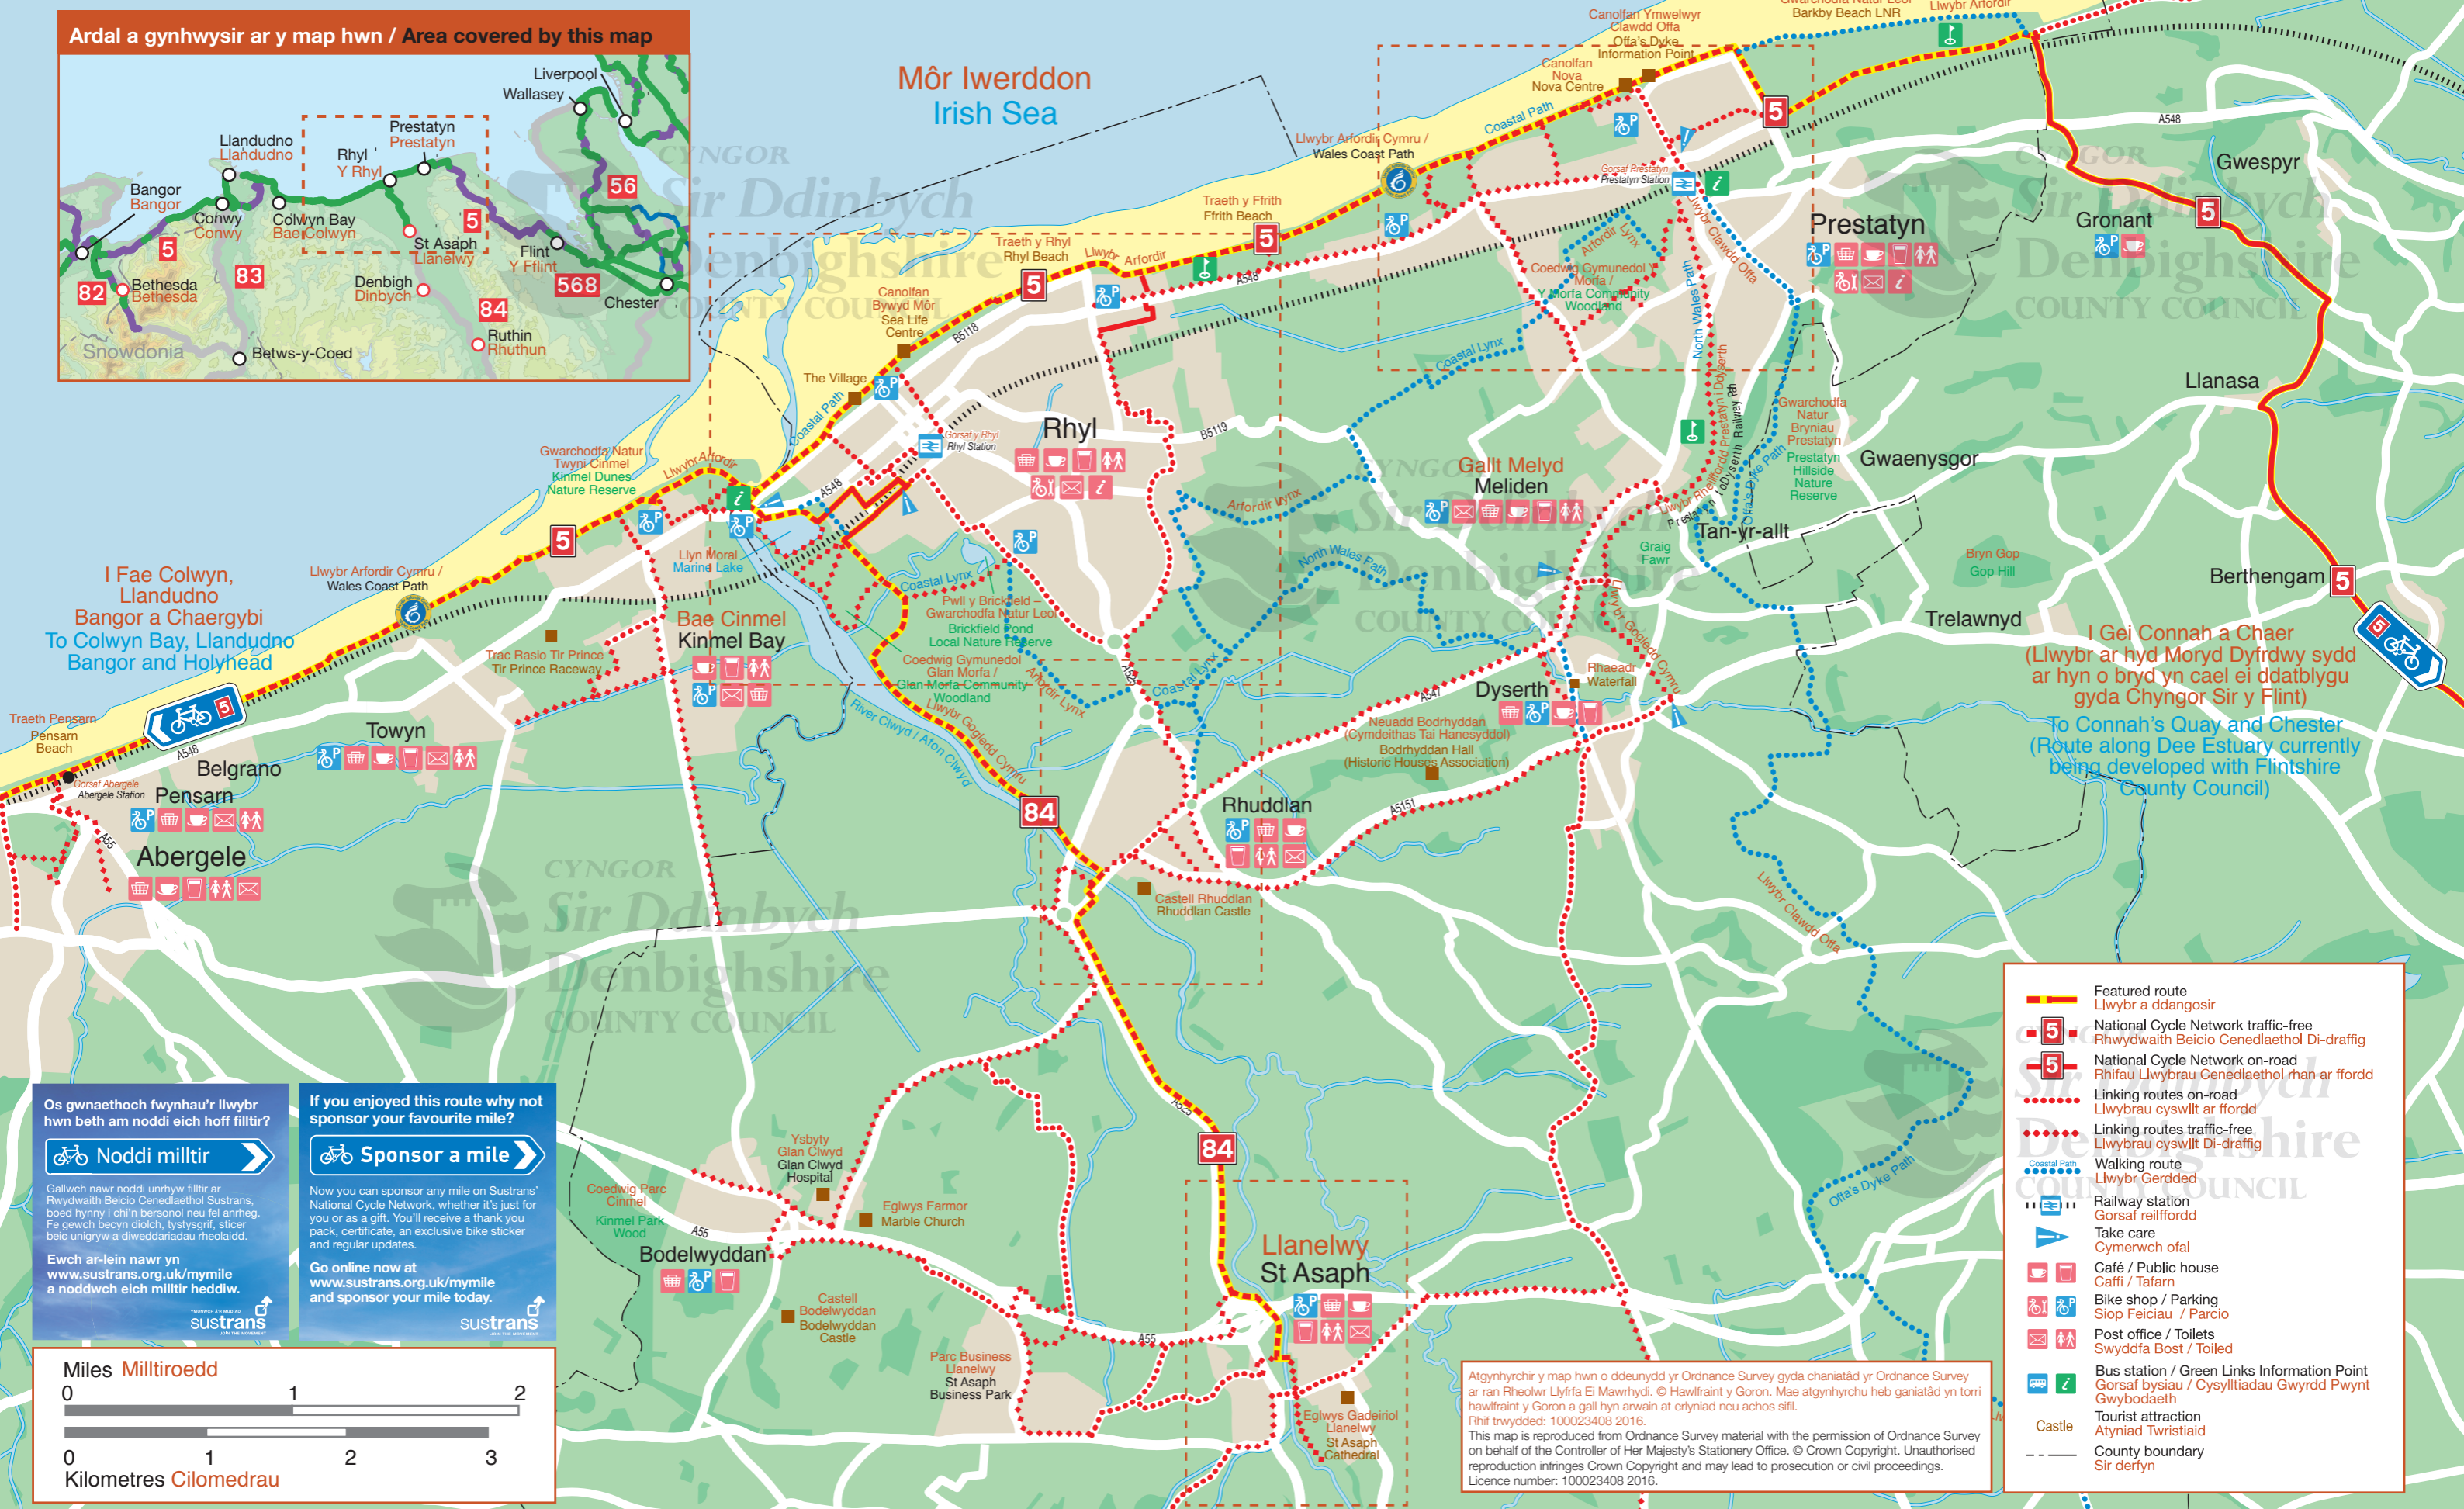

Llwybrau Beicio yng Ngogledd Sir Ddinbych

Cycle Routes in North Denbighshire

I Fae Colwyn, Llandudno
Bangor a Chaerbybi
To Colwyn Bay, Llandudno
Bangor and Holyhead

I Gei Connah a Chaer
(Llwybr ar hyd Moryd Dyfrdwy sydd ar hyn o bryd yn cael ei ddatblygu gyda Chyngor Sir y Flint)
To Connah's Quay and Chester
(Route along Dee Estuary currently being developed with Flintshire County Council)

Go online now at www.sustrans.org.uk/mymile and sponsor your mile today.

Atgynhychir y map hwn o ddeunydd yr Ordnance Survey gyda chaniatâd yr Ordnance Survey ar ran Rheolwr Llyfrfa Ei Mawrhydi. © Hawlfraint y Goron. Mae atgynhychio heb ganiatâd yn torri hawlfraint y Goron a gall hyn arwain at erlyniad neu achos sifil. Rhif trwydded: 100023408 2016.

This map is reproduced from Ordnance Survey material with the permission of Ordnance Survey on behalf of the Controller of Her Majesty's Stationery Office. © Crown Copyright. Unauthorised reproduction infringes Crown Copyright and may lead to prosecution or civil proceedings. Licence number: 100023408 2016.

- Featured route
Llwybr a ddangosir
- National Cycle Network traffic-free
Rhydwaith Beicio Cenedlaethol Di-draffig
- National Cycle Network on-road
Rhifau Llwybrau Cenedlaethol rhan ar ffordd
- Linking routes on-road
Llwybrau cyswllt ar ffordd
- Linking routes traffic-free
Llwybrau cyswllt Di-draffig
- Walking route
Llwybr Gerdded
- Railway station
Gorsaf reilffordd
- Take care
Cymerwch ofal
- Café / Public house
Caffi / Tafarn
- Bike shop / Parking
Siop Feiciau / Parcio
- Post office / Toilets
Swyddfa Bost / Toiled
- Bus station / Green Links Information Point
Gorsaf bysiau / Cysylltiadau Gwyrdd Pwynt Gwybodaeth
- Tourist attraction
Atyniad Twristiaid
- County boundary
Sir derfyn