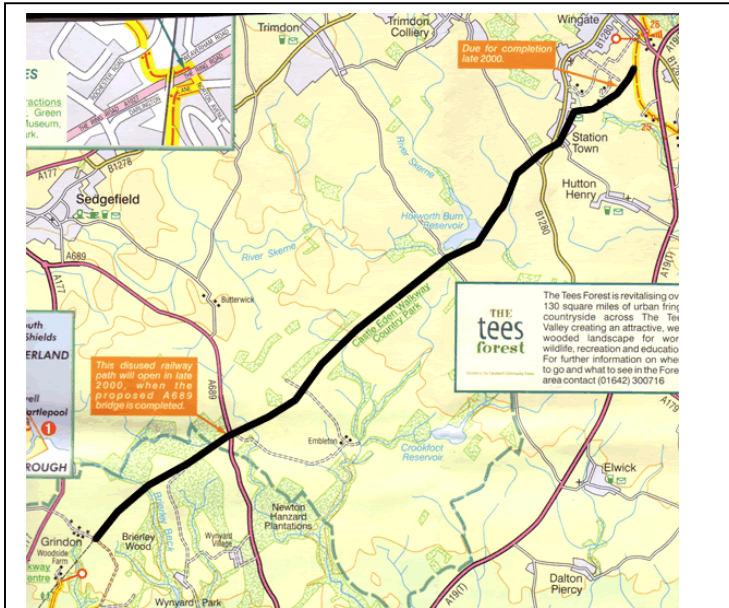

This page is to show improvements that have been made since the map was published. Sustrans is working with the local authority partners to continuously improve the routes. Please follow the signs if in any doubt

### Three Rivers Cycle Route NN14

The Castle Eden Walkway is now fully open, including the new bridge over the A689.

Black line indicates new/recommended route

This newly open section of route in Middlesbrough is now the preferred option.