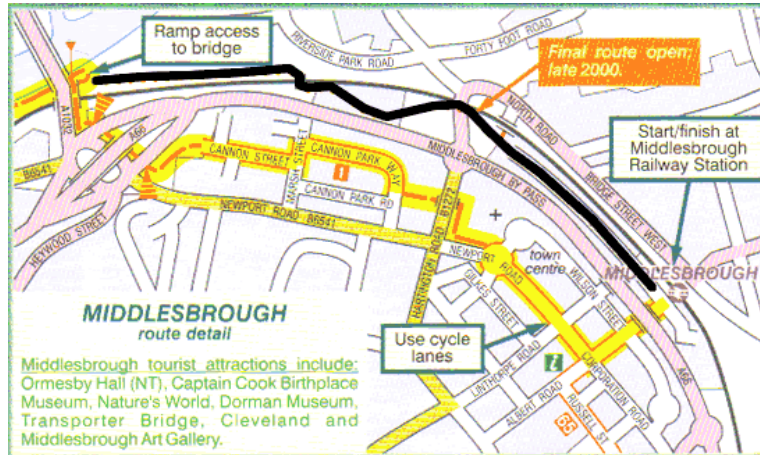

This page is to show improvements that have been made since the map was published. Sustrans is working with the local authority partners to continuously improve the routes. Please follow the signs if in any doubt

### Three Rivers Cycle Route NN14

The Castle Eden Walkway is now fully open, including the new bridge over the A689.

Black line indicates new/recommended route

This newly open section of route in Middlesbrough is now the preferred option.